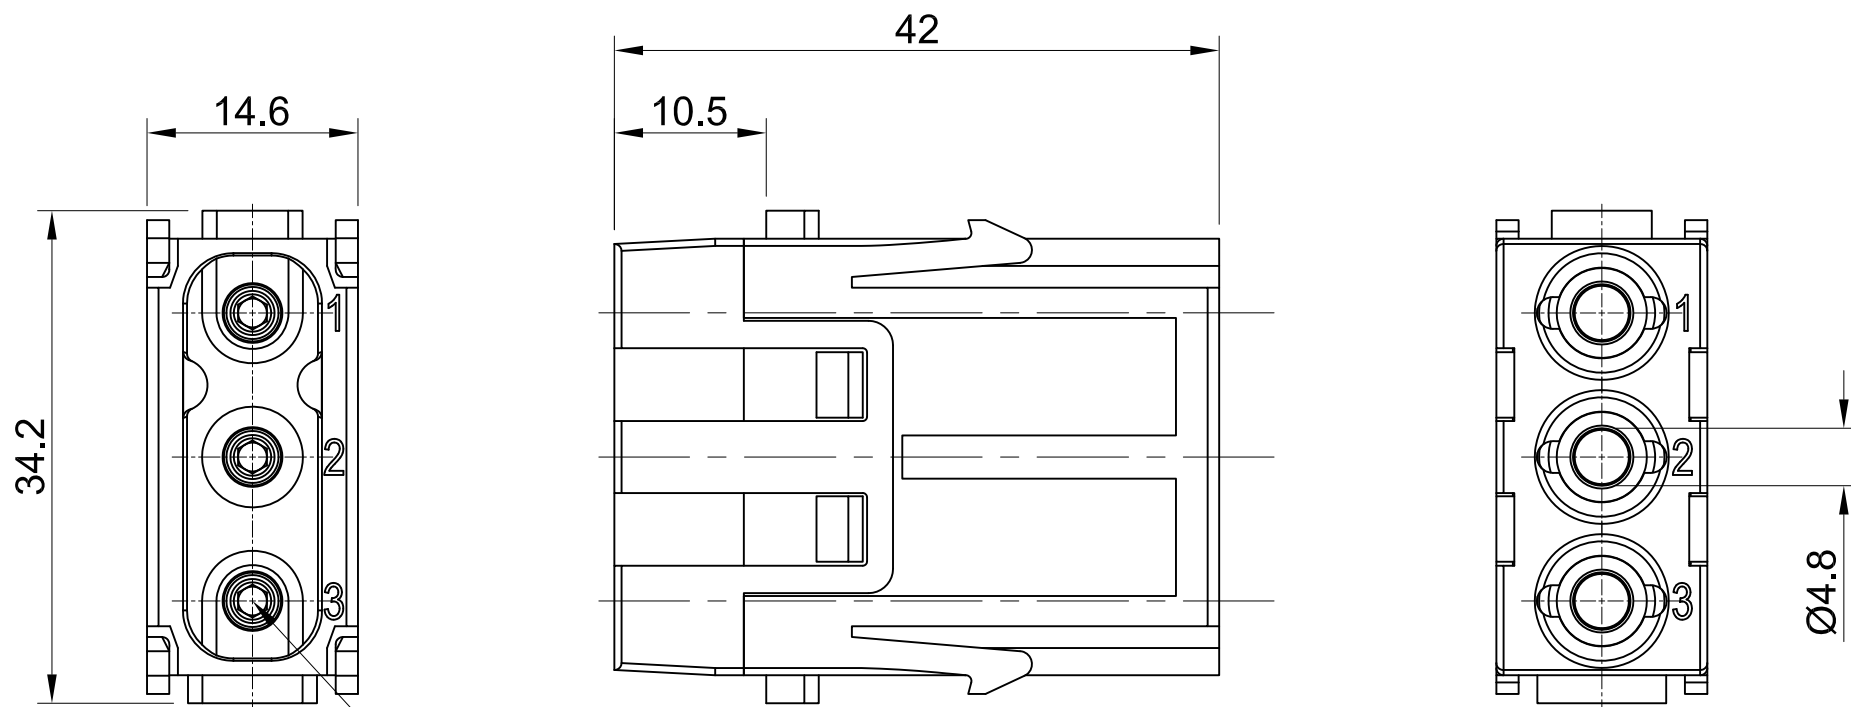

B

B

C

C

D

D

SW 2

For stranded wire 6-10mm², AWG 10-8, fine wire

 InKonn (Suzhou) Electric Technology Co.,Ltd.	 All Dimensions in mm Original Size DIN A4	Date 2022-4-28	Drawing No. TC9316521	Rev. A00	Scale 2:1
	Type Name IMC-003.2-M	Part No. 10 38 003 1111	Created by Shuxu Huang	Checked by Yiyi Luo	Page 1/1