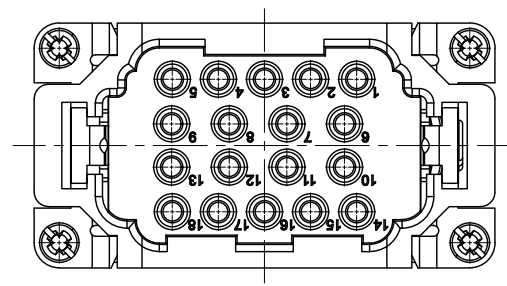

B

B

C

C

D

D

Panel cut out

 InKonn (Suzhou) Electric Technology Co.,Ltd.	All Dimensions in mm Original Size DIN A4	Date 2019-12-15	Drawing No. TC5767495	Rev. A00	Scale 1:1
	Part No. 10 32 018 2100	Created by Shuxu Huang	Checked by Yiyi Luo	Page 1/1	
Type Name IEE-018-CM					

1

2

3

4

5

6