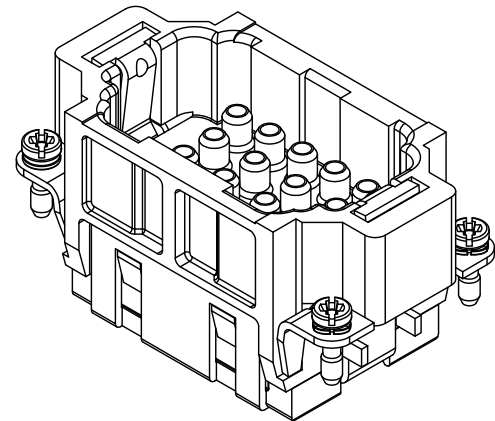

B

B

C

C

D

D

Panel cut out

 InKonn (Suzhou) Electric Technology Co.,Ltd.	All Dimensions in mm Original Size DIN A4	Date 2019-12-15	Drawing No. TC5767495	Rev. A00	Scale 1:1
	Part No. 10 32 018 2100	Created by Shuxu Huang	Checked by Yiyi Luo	Page 1/1	
Type Name IEE-018-CM					