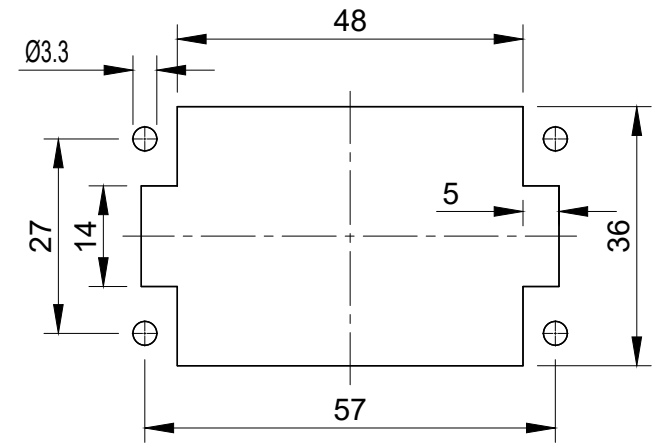

B

B

C

C

D

D

Panel cut out

 InKonn (Suzhou) Electric Technology Co.,Ltd.	All Dimensions in mm Original Size DIN A4	Date 2019-12-15	Drawing No. TC5767495	Rev. A00	Scale 1:1
	Part No. 10 32 018 2100	Created by Shuxu Huang	Checked by Yiyi Luo	Page 1/1	
Type Name IEE-018-CM					