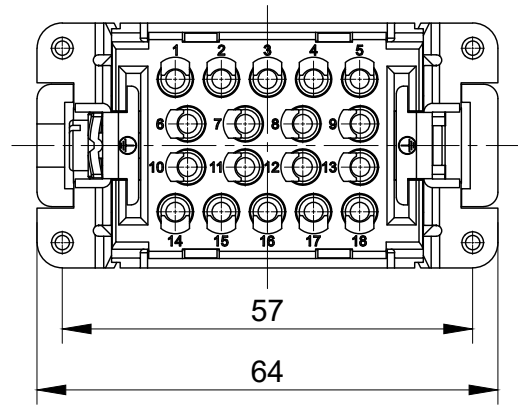

B

B

C

C

D

D

Panel cut out

 InKonn (Suzhou) Electric Technology Co.,Ltd.	All Dimensions in mm Original Size DIN A4	Date 2019-12-15	Drawing No. TC5767495	Rev. A00	Scale 1:1
	Part No. 10 32 018 2100	Created by Shuxu Huang	Checked by Yiyi Luo	Page 1/1	
Type Name IEE-018-CM					

1

2

3

4

5

6