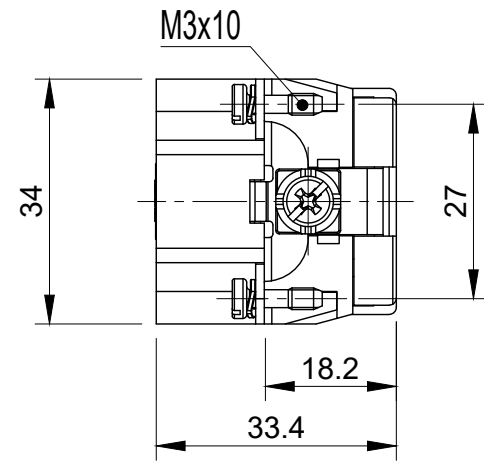

B

B

C

C

D

D

Panel cut out

 InKonn (Suzhou) Electric Technology Co.,Ltd.	All Dimensions in mm Original Size DIN A4	Date 2019-12-15	Drawing No. TC5767495	Rev. A00	Scale 1:1
	Part No. 10 32 018 2100	Created by Shuxu Huang	Checked by Yiyi Luo	Page 1/1	
Type Name IEE-018-CM					

1

2

3

4

5

6