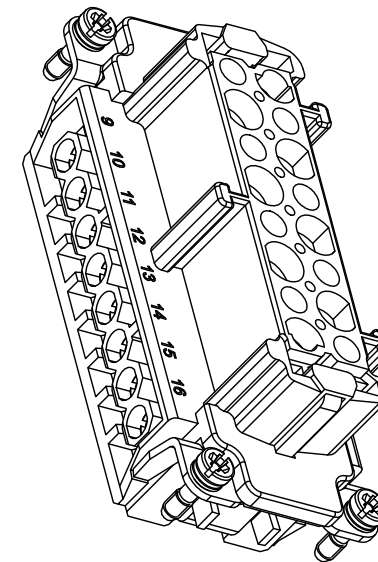

Panel cut out

All Dimensions in mm
Original Size DIN A4

Date
2019-5-5

Drawing No.
TC8779225

Rev.
A00

Scale
1:1

InKonn (Suzhou) Electric Technology Co.,Ltd.

Part No.
10 32 016 1200

Created by
Shuxu Huang

Checked by
Yiyi Luo

Page
1/1

Type Name
IE-016-F