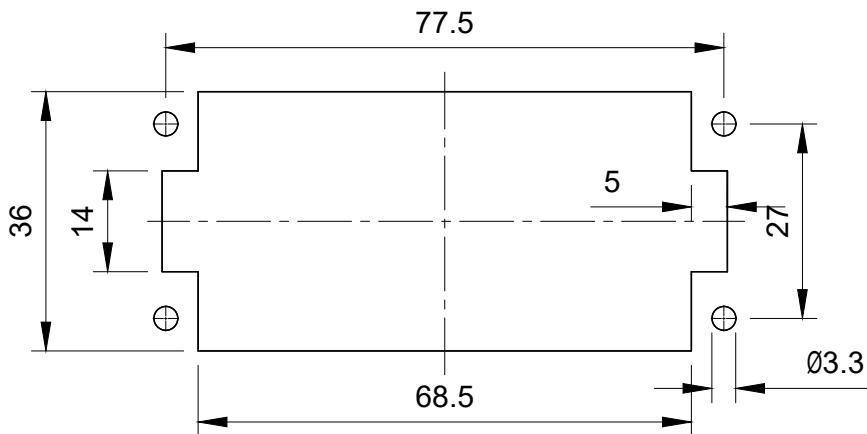

Panel cut out

All Dimensions in mm
Original Size DIN A4

Date
2019-5-5

Drawing No.
TC8779225

Rev.
A00

Scale
1:1

InKonn (Suzhou) Electric Technology Co.,Ltd.

Part No.
10 32 016 1200