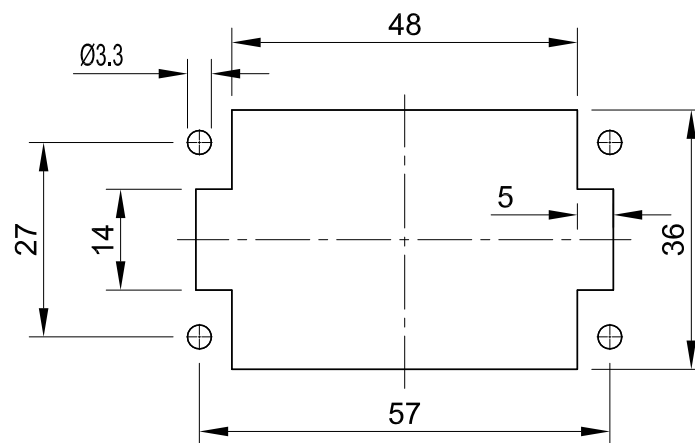

B

B

C

C

D

D

Panel cut out

All Dimensions in mm
Original Size DIN A4

Date
2019-5-5

Drawing No.
TC6606011

Rev.
A00

Scale
1:1

InKonn (Suzhou) Electric Technology Co.,Ltd.

Part No.
10 32 010 1200

Created by
Shuxu Huang

Checked by
Yiyi Luo