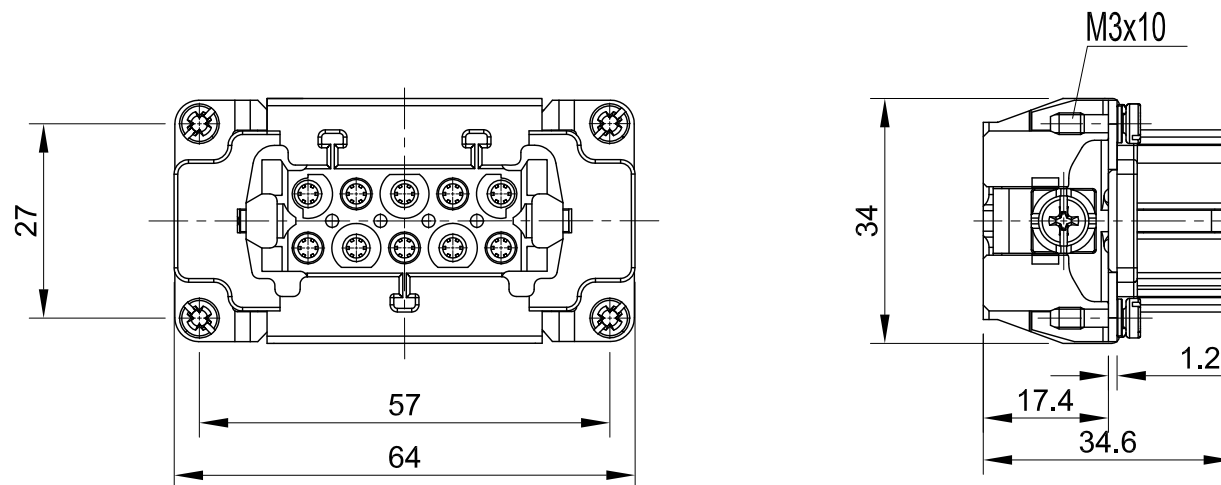

B

B

C

C

D

D

Panel cut out

All Dimensions in mm
Original Size DIN A4

Date
2019-5-5

Drawing No.
TC6606011

Rev.
A00

Scale
1:1

InKonn (Suzhou) Electric Technology Co.,Ltd.

Part No.
10 32 010 1200

Created by
Shuxu Huang

Checked by
Yiyi Luo