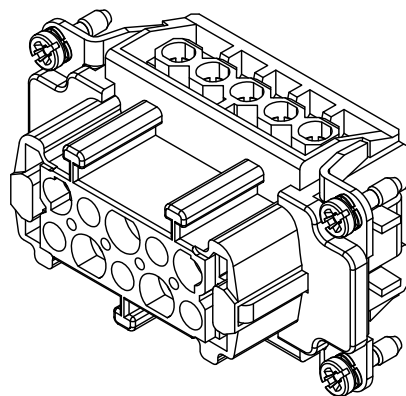

B

B

C

C

D

D

Panel cut out

All Dimensions in mm
Original Size DIN A4

Date
2019-5-5

Drawing No.
TC6606011

Rev.
A00

Scale
1:1

InKonn (Suzhou) Electric Technology Co.,Ltd.

Part No.
10 32 010 1200

Created by
Shuxu Huang

Checked by
Yiyi Luo