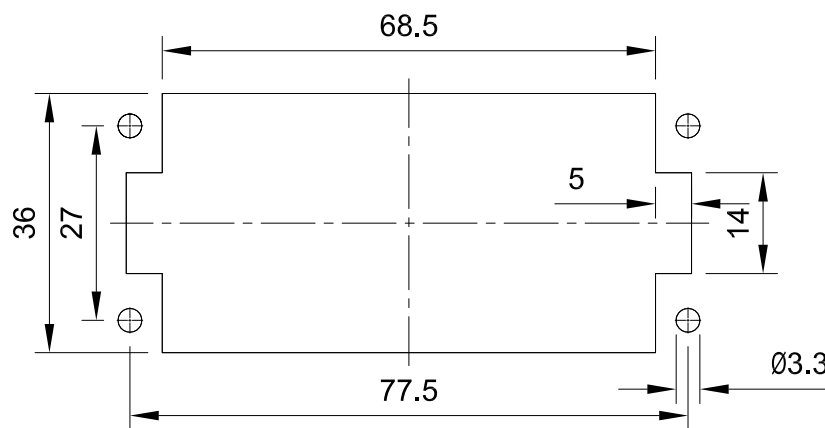

Panel cut out

 InKonn (Suzhou) Electric Technology Co.,Ltd.	All Dimensions in mm Original Size DIN A4	Date 2019-03-14	Drawing No. TC6330095	Rev. A00	Scale 1:1
	Part No. 10 31 072 2201	Created by Shuxu Huang	Checked by Yiyi Luo	Page 1/1	
Type Name IDD-072-CF(73-144)					