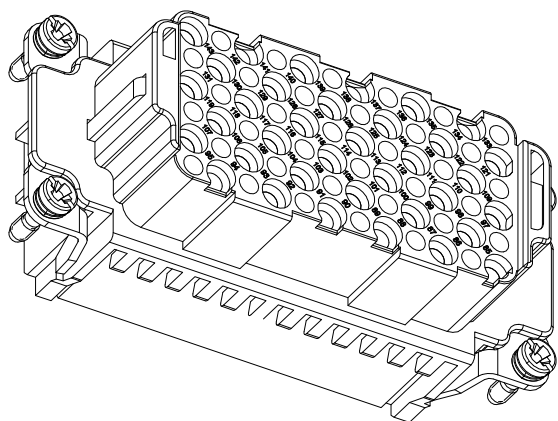

Panel cut out

 InKonn (Suzhou) Electric Technology Co.,Ltd.	All Dimensions in mm Original Size DIN A4	Date 2019-03-14	Drawing No. TC6330095	Rev. A00	Scale 1:1
	Part No. 10 31 072 2201	Created by Shuxu Huang	Checked by Yiyi Luo	Page 1/1	
Type Name IDD-072-CF(73-144)					