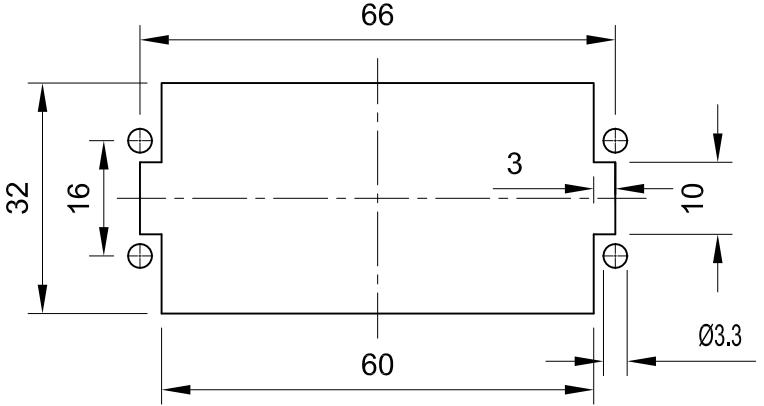

D

Panel cut out

 InKonn (Suzhou) Electric Technology Co.,Ltd.	All Dimensions in mm Original Size DIN A4	Date 2020-05-14	Drawing No. TC3763435	Rev. A00	Scale 1:1
	Part No. 10 30 016 2201	Created by Shuxu Huang	Checked by Yiyi Luo	Page 1/1	Type Name IA-016-CF(17-32)