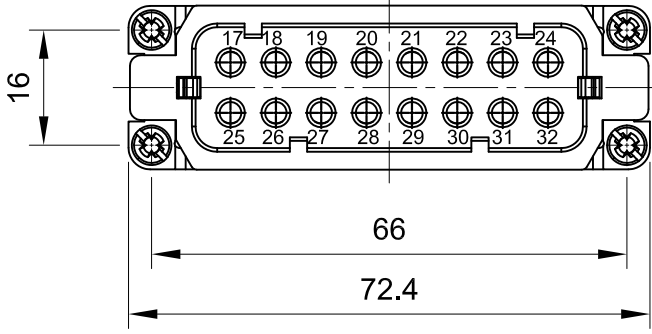

D

Panel cut out

 InKonn (Suzhou) Electric Technology Co.,Ltd.	All Dimensions in mm Original Size DIN A4	Date 2020-05-14	Drawing No. TC3763435	Rev. A00	Scale 1:1
	Part No. 10 30 016 2201	Created by Shuxu Huang	Checked by Yiyi Luo	Page 1/1	Type Name IA-016-CF(17-32)