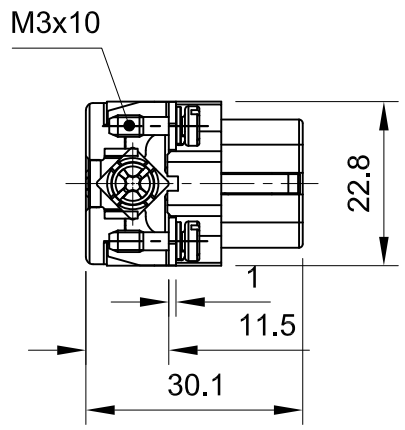

D

Panel cut out

 InKonn (Suzhou) Electric Technology Co.,Ltd.	All Dimensions in mm Original Size DIN A4	Date 2020-05-14	Drawing No. TC3763435	Rev. A00	Scale 1:1
	Part No. 10 30 016 2201	Created by Shuxu Huang	Checked by Yiyi Luo	Page 1/1	Type Name IA-016-CF(17-32)