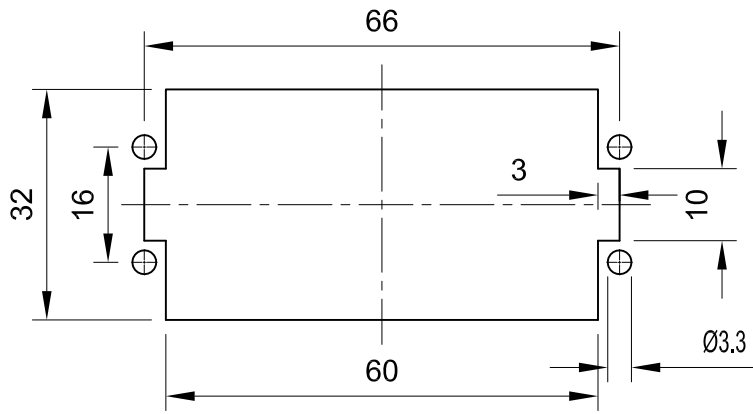

Panel cut out

All Dimensions in mm Original Size DIN A4	Date 2020-05-14	Drawing No. TC6962815	Rev. A00	Scale 1:1
	InKonn® InKonn (Suzhou) Electric Technology Co.,Ltd.	Part No. 10 30 016 2200	Created by Shuxu Huang	Checked by Yiyi Luo
Type Name IA-016-CF				