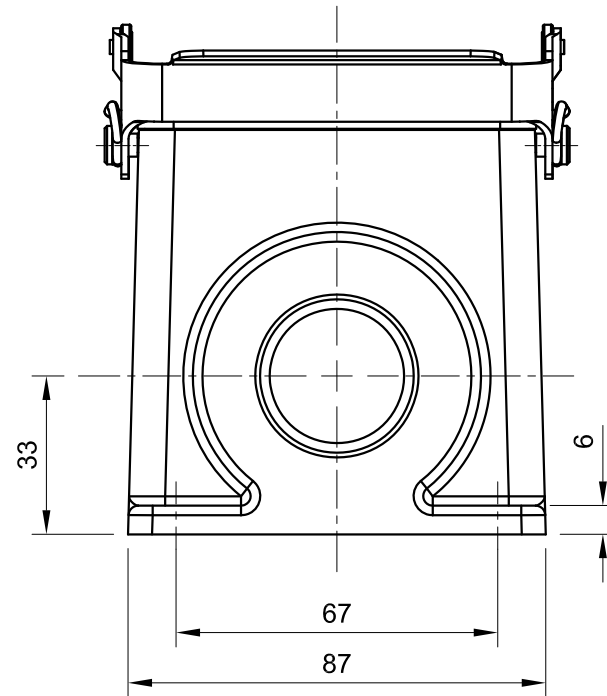

B

B

C

C

D

D

 All Dimensions in mm Original Size DIN A4	Date 2020-03-24	Drawing No. TC9233083	Rev. A00	Scale 1:1.5
	 InKonn® InKonn (Suzhou) Electric Technology Co.,Ltd.	Part No. 10 11 832 1668	Created by Shuxu Huang	Checked by Yiyi Luo
Type Name HB32-HSM-DL/S-2PG42				