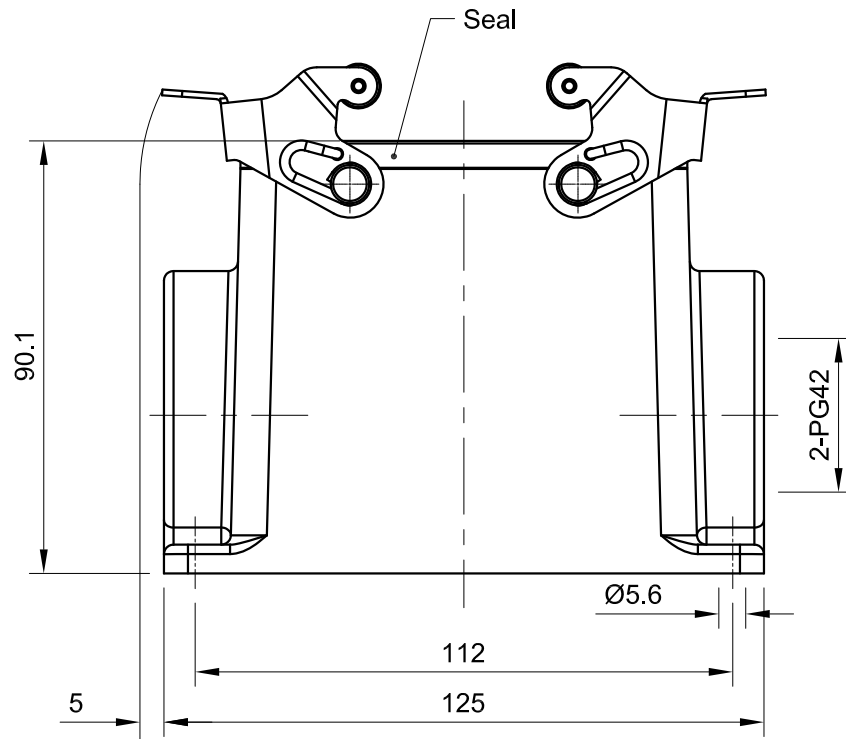

B

B

C

C

D

D

 All Dimensions in mm Original Size DIN A4	Date 2020-03-24	Drawing No. TC9233083	Rev. A00	Scale 1:1.5
	 InKonn® InKonn (Suzhou) Electric Technology Co.,Ltd.	Part No. 10 11 832 1668	Created by Shuxu Huang	Checked by Yiyi Luo
Type Name HB32-HSM-DL/S-2PG42				

1

2

3

4

5

6