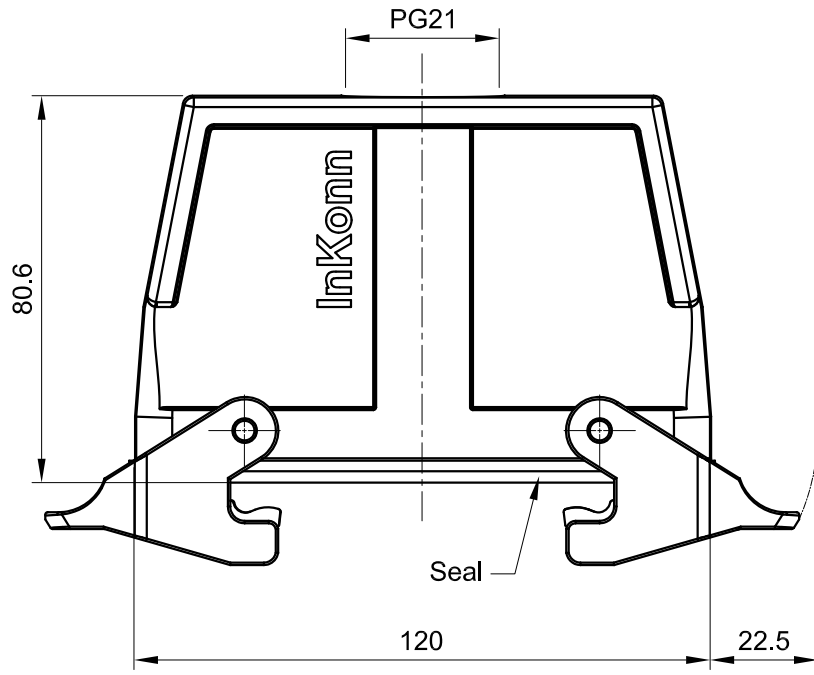

B

B

C

C

D

D

 All Dimensions in mm Original Size DIN A4	Date 2021-02-13	Drawing No. TC7740005	Rev. A00	Scale 1:1.5
	 InKonn® InKonn (Suzhou) Electric Technology Co.,Ltd.	Part No. 10 11 824 1423	Created by Shuxu Huang	Checked by Yiyi Luo
Type Name HB24-HCTC-DL-PG21				