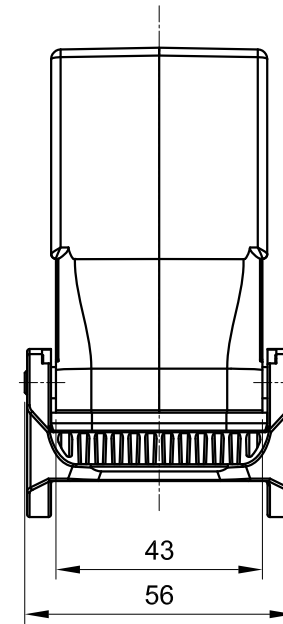

B

B

C

C

D

D

 All Dimensions in mm Original Size DIN A4	Date 2021-02-13	Drawing No. TC7740005	Rev. A00	Scale 1:1.5
	 InKonn® InKonn (Suzhou) Electric Technology Co.,Ltd.	Part No. 10 11 824 1423	Created by Shuxu Huang	Checked by Yiyi Luo
Type Name HB24-HCTC-DL-PG21				

1

2

3

4

5

6