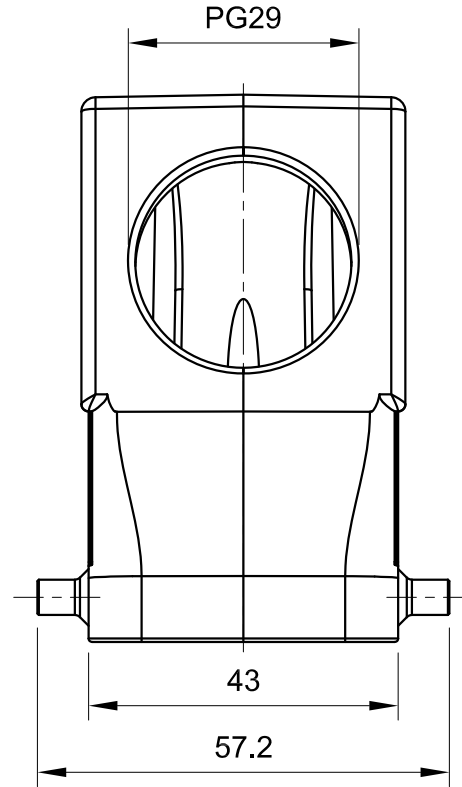

C

D

A

B

C

D

 All Dimensions in mm Original Size DIN A4	Date 2020-11-15	Drawing No. TC3838283	Rev. A00	Scale 1:1
	Part No. 10 11 816 1144	Created by Shuxu Huang	Checked by Yiyi Luo	Page 1/1
InKonn (Suzhou) Electric Technology Co.,Ltd. 				
Type Name HB16-HSE-QB-PG29				

1

2

3

4

5

6