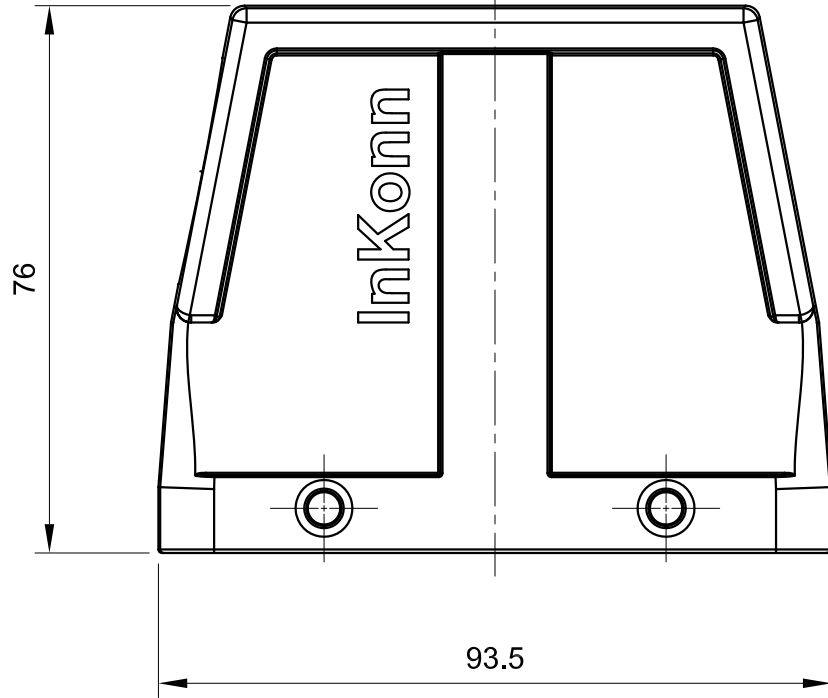

C

D

A

B

C

D

 All Dimensions in mm Original Size DIN A4	Date 2020-11-15	Drawing No. TC3838283	Rev. A00	Scale 1:1
	Part No. 10 11 816 1144	Created by Shuxu Huang	Checked by Yiyi Luo	Page 1/1
InKonn (Suzhou) Electric Technology Co.,Ltd. 				
Type Name HB16-HSE-QB-PG29				