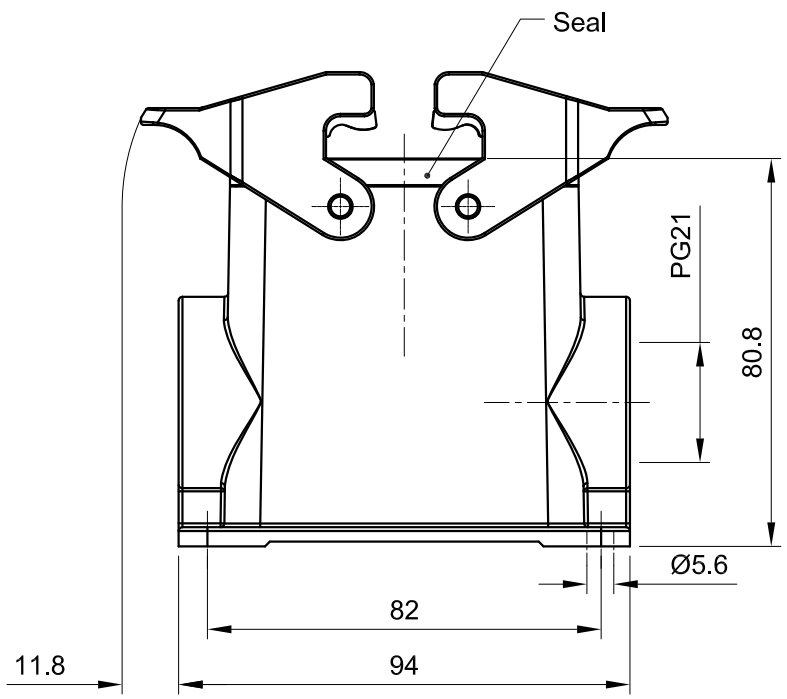

C

D

A

B

C

D

 All Dimensions in mm Original Size DIN A4	Date 2019-12-10	Drawing No. TC4634978	Rev. A00	Scale 1:1.5
	Part No. 10 11 810 1623	Created by Shuxu Huang	Checked by Yiyi Luo	Page 1/1
Type Name <b>HB10-HSM-DL-PG21</b>				

1

2

3

4

5

6