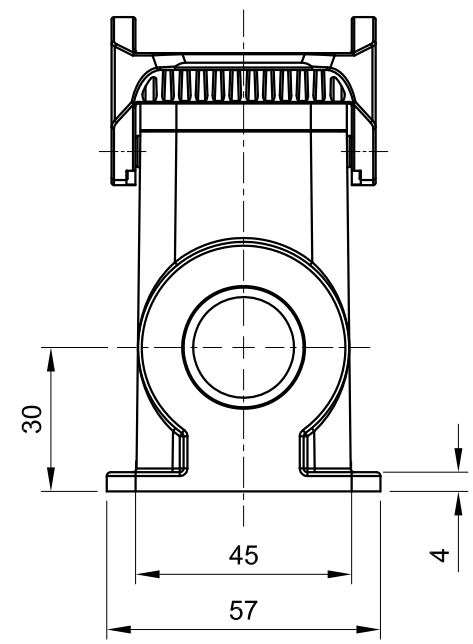

C

D

A

B

C

D

 All Dimensions in mm Original Size DIN A4	Date 2019-12-10	Drawing No. TC4634978	Rev. A00	Scale 1:1.5
	Part No. 10 11 810 1623	Created by Shuxu Huang	Checked by Yiyi Luo	Page 1/1
Type Name <b>HB10-HSM-DL-PG21</b>				

1

2

3

4

5

6