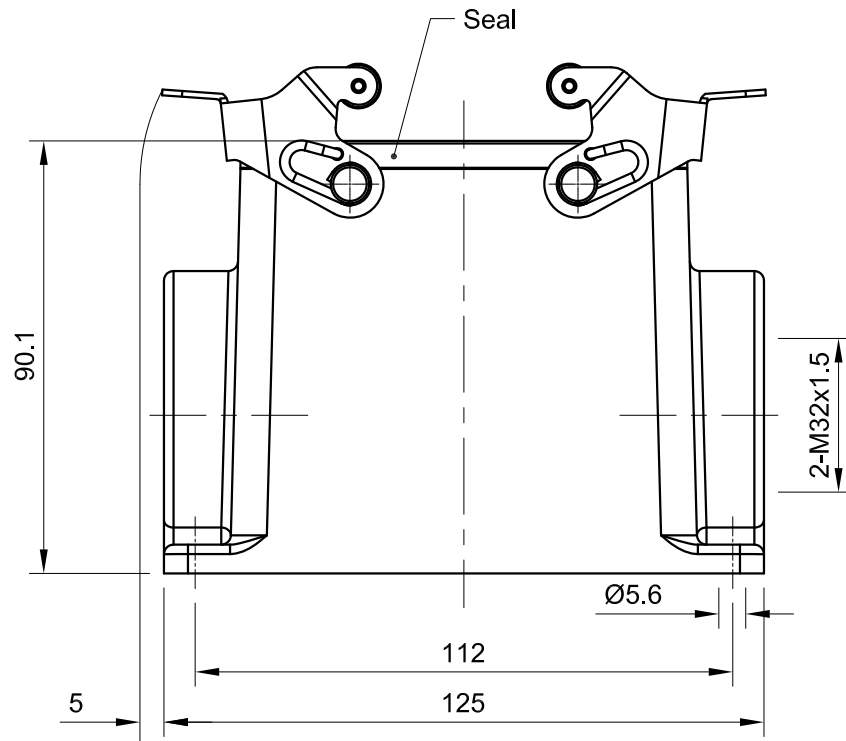

B

B

C

C

D

D

 InKonn® InKonn (Suzhou) Electric Technology Co.,Ltd.	 All Dimensions in mm Original Size DIN A4	Date 2020-03-24	Drawing No. TC6376941	Rev. A00	Scale 1:1.5
	Part No. 10 11 032 1665	Created by Shuxu Huang	Checked by Yiyi Luo	Page 1/1	
Type Name HB32-HSM-DL/S-2M32					

1

2

3

4

5

6