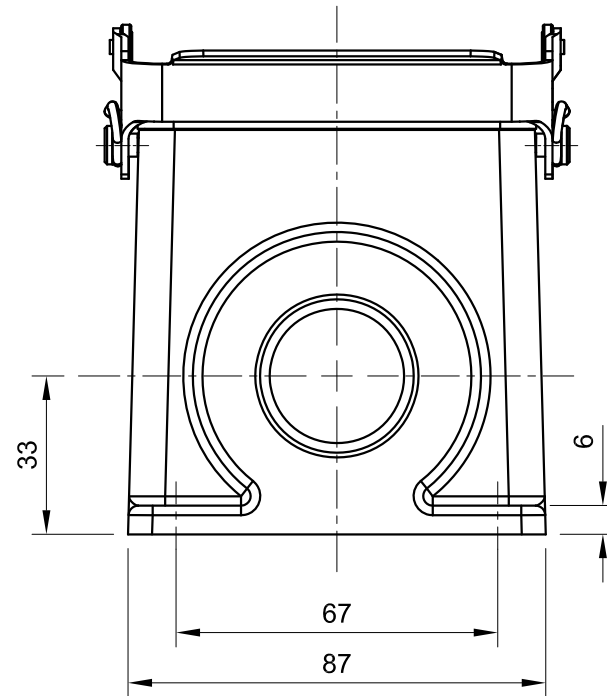

B

B

C

C

D

D

 InKonn® InKonn (Suzhou) Electric Technology Co.,Ltd.	 All Dimensions in mm Original Size DIN A4	Date 2020-03-24	Drawing No. TC6376941	Rev. A00	Scale 1:1.5
	Part No. 10 11 032 1665	Created by Shuxu Huang	Checked by Yiyi Luo	Page 1/1	
Type Name HB32-HSM-DL/S-2M32					