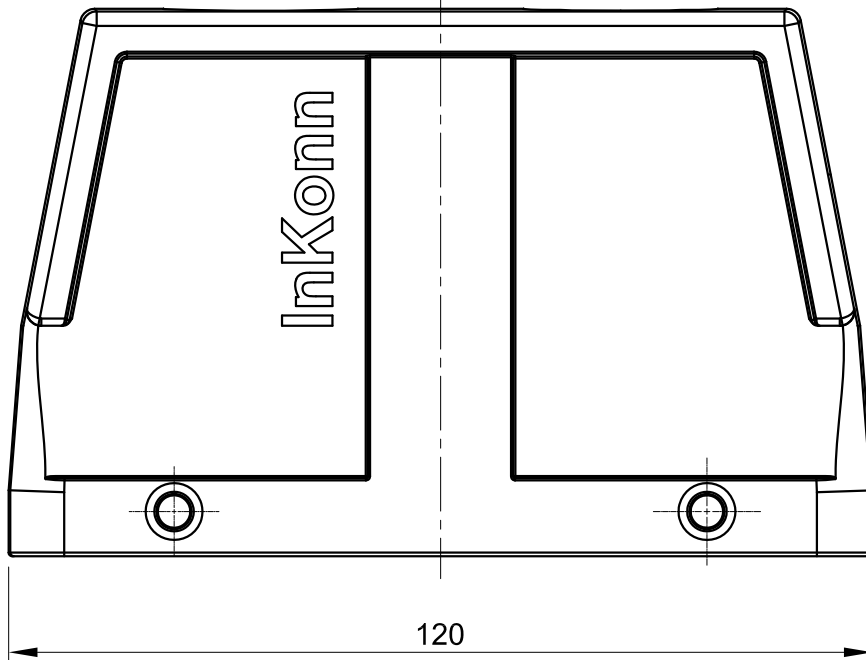

B

B

C

C

D

D

 All Dimensions in mm Original Size DIN A4	Date 2019-08-10	Drawing No. TC2834310	Rev. A00	Scale 1:1
	 InKonn® InKonn (Suzhou) Electric Technology Co.,Ltd.	Part No. 10 11 024 1340	Created by Shuxu Huang	Checked by Yiyi Luo
Type Name HB24-HNE-QB				