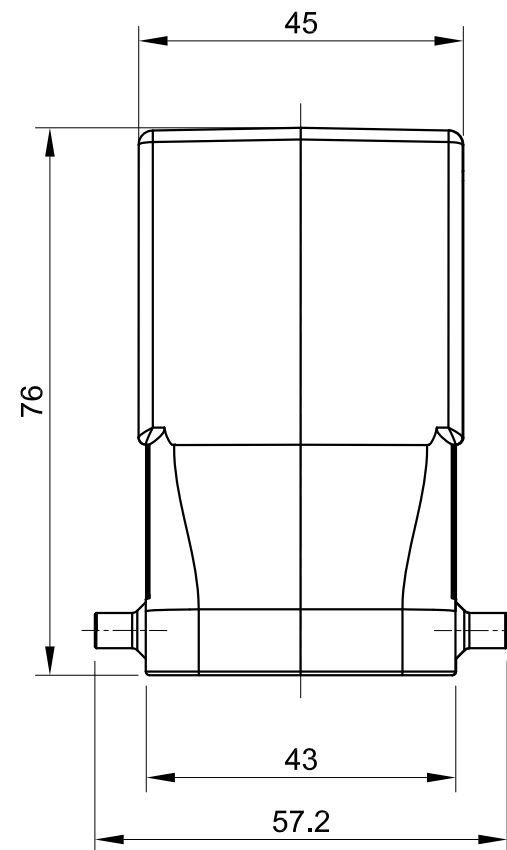

B

B

C

C

D

D

 All Dimensions in mm Original Size DIN A4	Date 2019-08-10	Drawing No. TC2834310	Rev. A00	Scale 1:1
	 InKonn® InKonn (Suzhou) Electric Technology Co.,Ltd.	Part No. 10 11 024 1340	Created by Shuxu Huang	Checked by Yiyi Luo
Type Name HB24-HNE-QB				

1

2

3

4

5

6