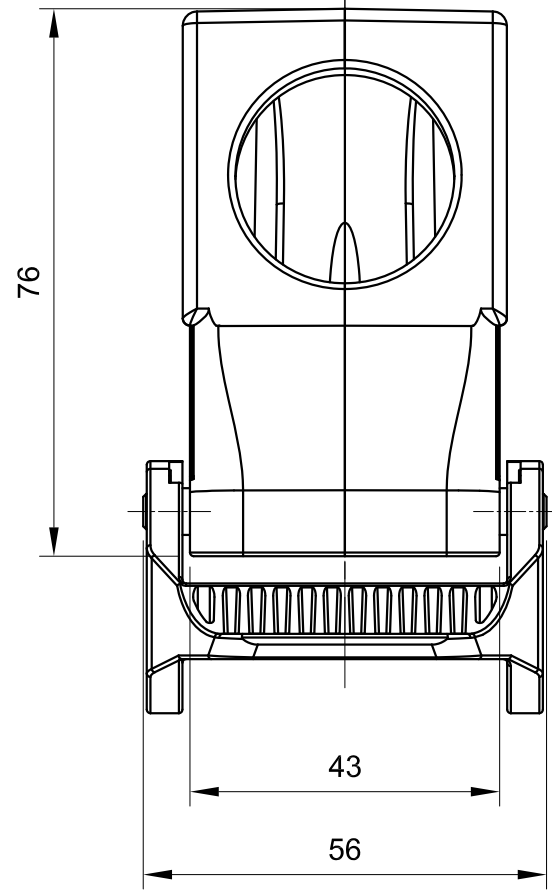

D

<p>All Dimensions in mm Original Size DIN A4</p>	Date 2019-05-12	Drawing No. TC0653525	Rev. A00	Scale 1:1
	Part No. 10 11 024 1123	Created by Shuxu Huang	Checked by Yiyi Luo	Page 1/1
<p> InKonn® InKonn (Suzhou) Electric Technology Co.,Ltd.</p>				
<p>Type Name HB24-HSE-DL-M32</p>				

1 2 3 4 5 6