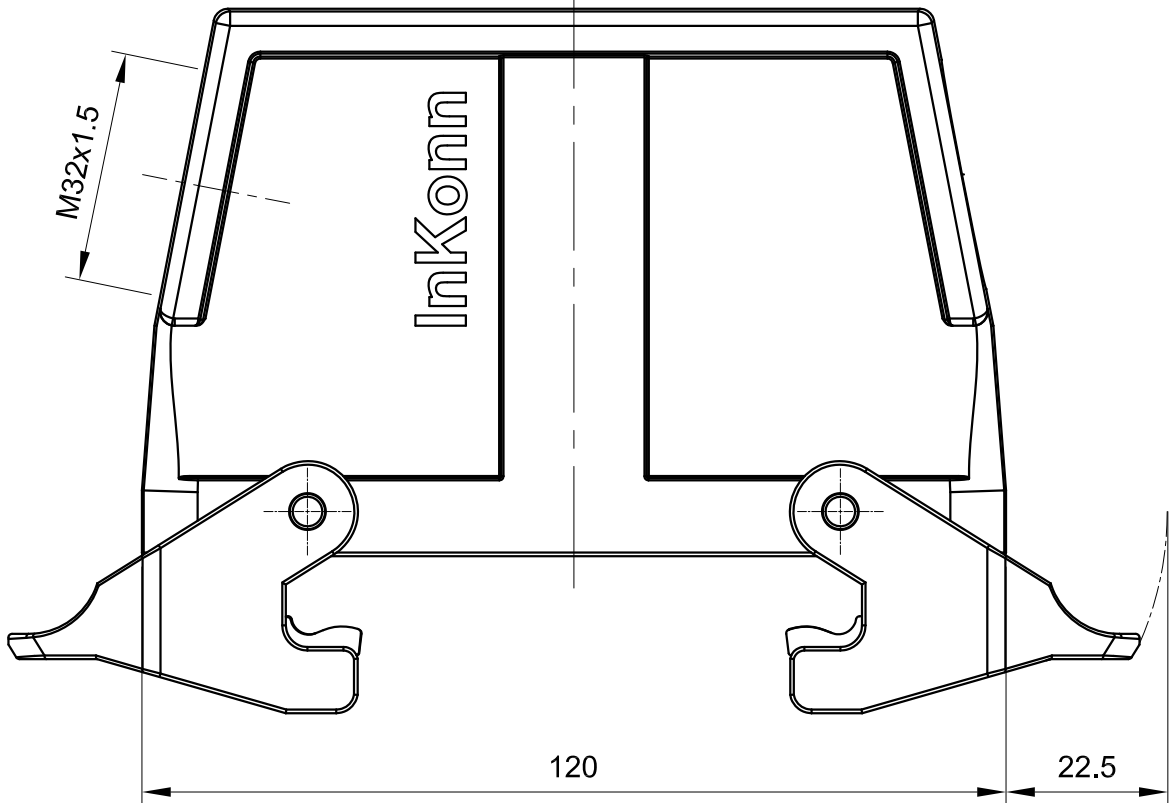

1 2 3 4 5 6

A

B

C

D

A

B

C

D

<p>All Dimensions in mm Original Size DIN A4</p>	Date 2019-05-12	Drawing No. TC0653525	Rev. A00	Scale 1:1
	Part No. 10 11 024 1123	Created by Shuxu Huang	Checked by Yiyi Luo	Page 1/1
<p> InKonn® InKonn (Suzhou) Electric Technology Co.,Ltd.</p>				
<p>Type Name HB24-HSE-DL-M32</p>				

1 2 3 4 5 6