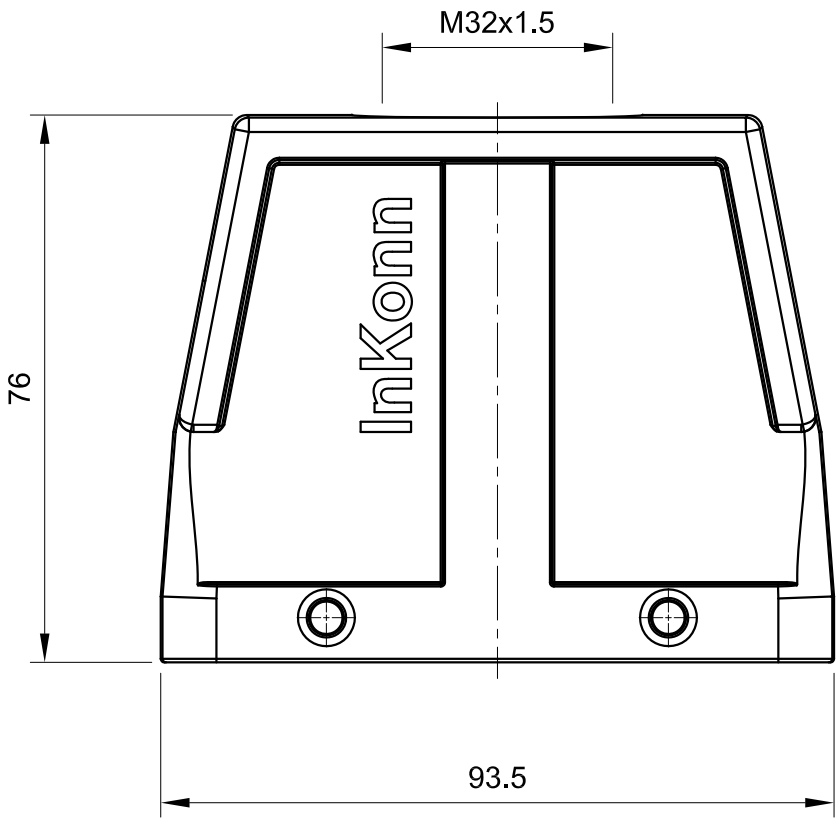

B

B

C

C

D

D

 All Dimensions in mm Original Size DIN A4	Date 2020-07-11	Drawing No. TC7870245	Rev. A00	Scale 1:1
	 InKonn® InKonn (Suzhou) Electric Technology Co.,Ltd.	Part No. 10 11 016 1043	Created by Shuxu Huang	Checked by Yiyi Luo
Type Name HB16-HTE-QB-M32				