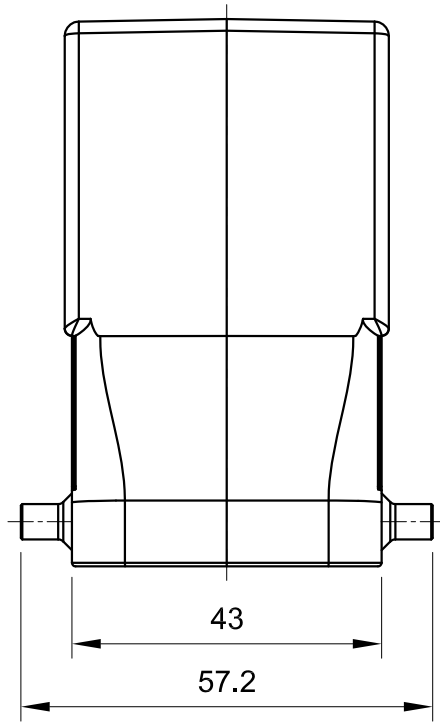

B

B

C

C

D

D

 All Dimensions in mm Original Size DIN A4	Date 2020-07-11	Drawing No. TC7870245	Rev. A00	Scale 1:1
	 InKonn® InKonn (Suzhou) Electric Technology Co.,Ltd.	Part No. 10 11 016 1043	Created by Shuxu Huang	Checked by Yiyi Luo
Type Name HB16-HTE-QB-M32				

1

2

3

4

5

6