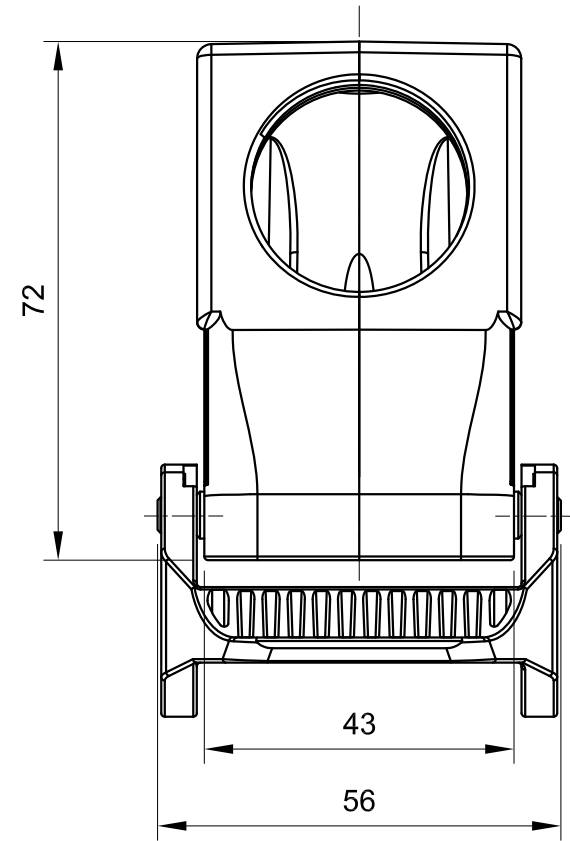

B

B

C

C

D

D

 <b>InKonn®</b> InKonn (Suzhou) Electric Technology Co.,Ltd.	 All Dimensions in mm Original Size DIN A4	Date 2019-12-10	Drawing No. TC7988880	Rev. A00	Scale 1:1
	Part No. 10 11 010 1123	Created by Shuxu Huang	Checked by Yiyi Luo	Page 1/1	
Type Name HB10-HSE-DL-M32					