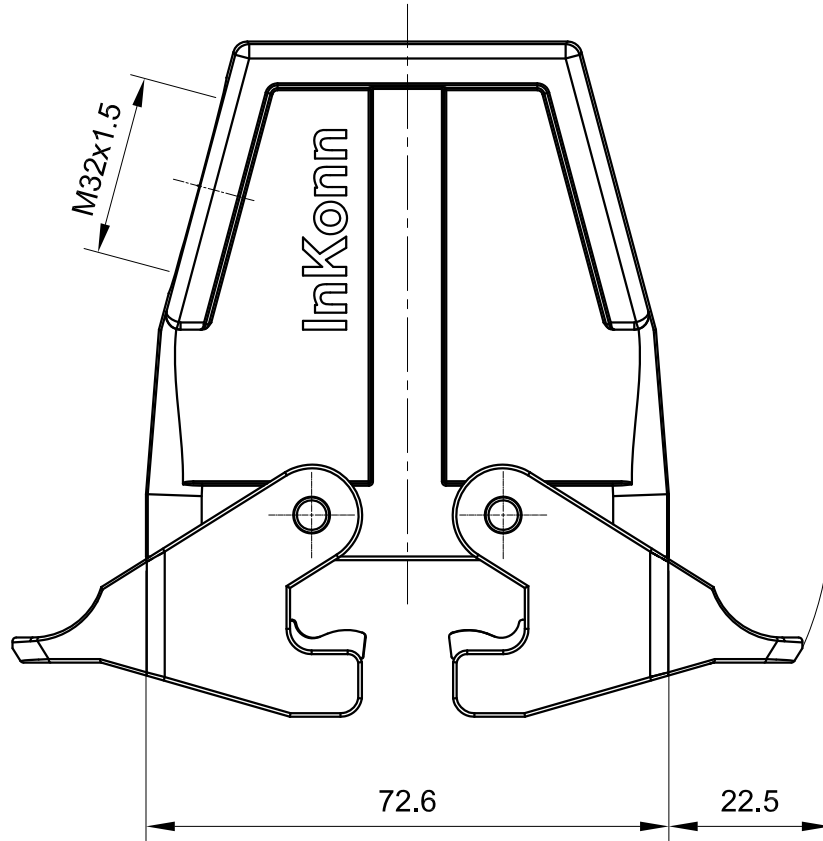

B

B

C

C

D

D

 <b>InKonn®</b> InKonn (Suzhou) Electric Technology Co.,Ltd.	 All Dimensions in mm Original Size DIN A4	Date 2019-12-10	Drawing No. TC7988880	Rev. A00	Scale 1:1
	Part No. 10 11 010 1123	Created by Shuxu Huang	Checked by Yiyi Luo	Page 1/1	
Type Name HB10-HSE-DL-M32					

1

2

3

4

5

6