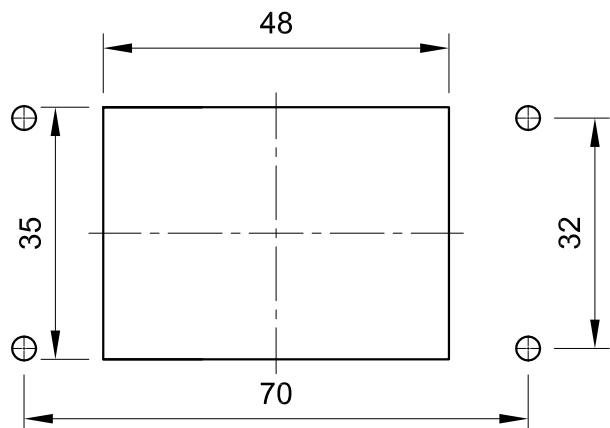

Panel cut out

 All Dimensions in mm Original Size DIN A4	Date 2019-12-1	Drawing No. TC9163746	Rev. A00	Scale 1:1
	Part No. 10 11 006 0552	Created by Shuxu Huang	Checked by Yiyi Luo	Page 1/1
 InKonn® InKonn (Suzhou) Electric Technology Co.,Ltd.				
Type Name HB6-BM-MC-SL				