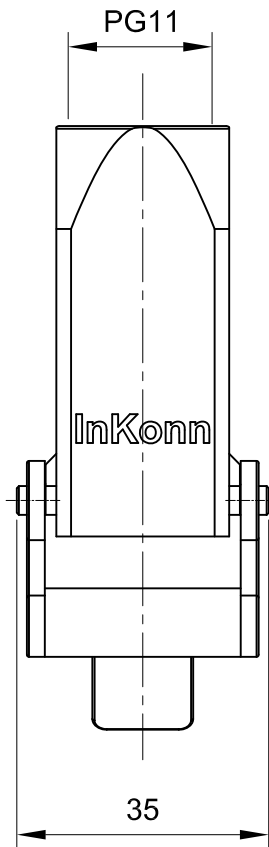

1

2

3

4

5

6

A

A

B

B

C

C

D

D

 All Dimensions in mm Original Size DIN A4	Date 2019-11-1	Drawing No. TC5697104	Rev. A00	Scale 1:1
		Part No. 10 07 803 0410	Created by Shuxu Huang	Checked by Yiyi Luo
InKonn (Suzhou) Electric Technology Co.,Ltd.		Type Name HPA3-CTC-SL-PG11		

1

2

3

4

5

6