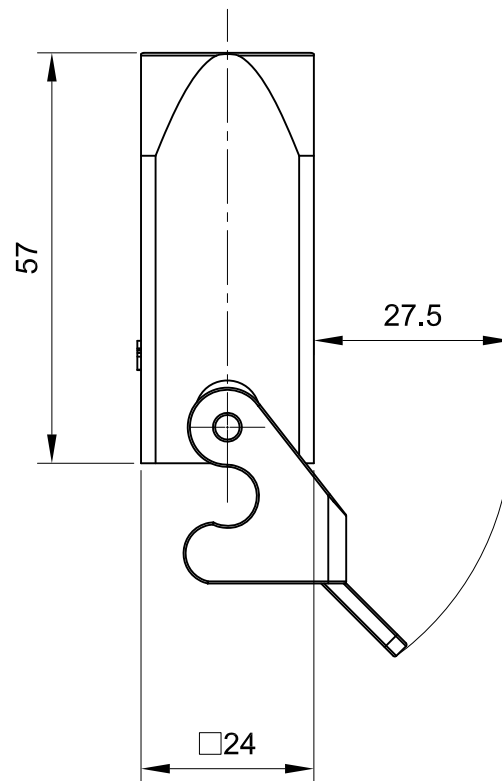

B

B

C

C

D

D

 All Dimensions in mm Original Size DIN A4	Date 2019-11-1	Drawing No. TC5697104	Rev. A00	Scale 1:1
		Part No. 10 07 803 0410	Created by Shuxu Huang	Checked by Yiyi Luo
InKonn (Suzhou) Electric Technology Co.,Ltd.		Type Name HPA3-CTC-SL-PG11		

1

2

3

4

5

6