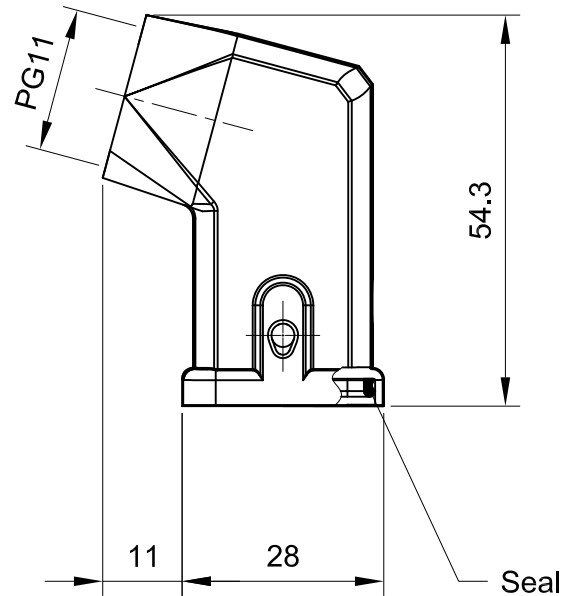

B

B

C

C

D

D

 InKonn (Suzhou) Electric Technology Co.,Ltd.	 All Dimensions in mm Original Size DIN A4	Date 2020-01-23	Drawing No. TC3785862	Rev. A00	Scale 1:1
	Type Name HA3-SE/S-DB-PG11	Part No. 10 01 803 0110	Created by Shuxu Huang	Checked by Yiyi Luo	Page 1/1