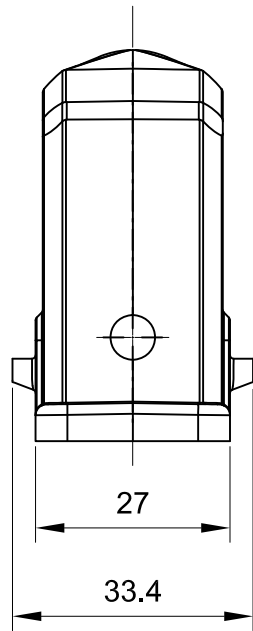

B

B

C

C

D

D

 InKonn (Suzhou) Electric Technology Co.,Ltd.	 All Dimensions in mm Original Size DIN A4	Date 2020-01-23	Drawing No. TC3785862	Rev. A00	Scale 1:1
	Type Name HA3-SE/S-DB-PG11	Part No. 10 01 803 0110	Created by Shuxu Huang	Checked by Yiyi Luo	Page 1/1

1

2

3

4

5

6